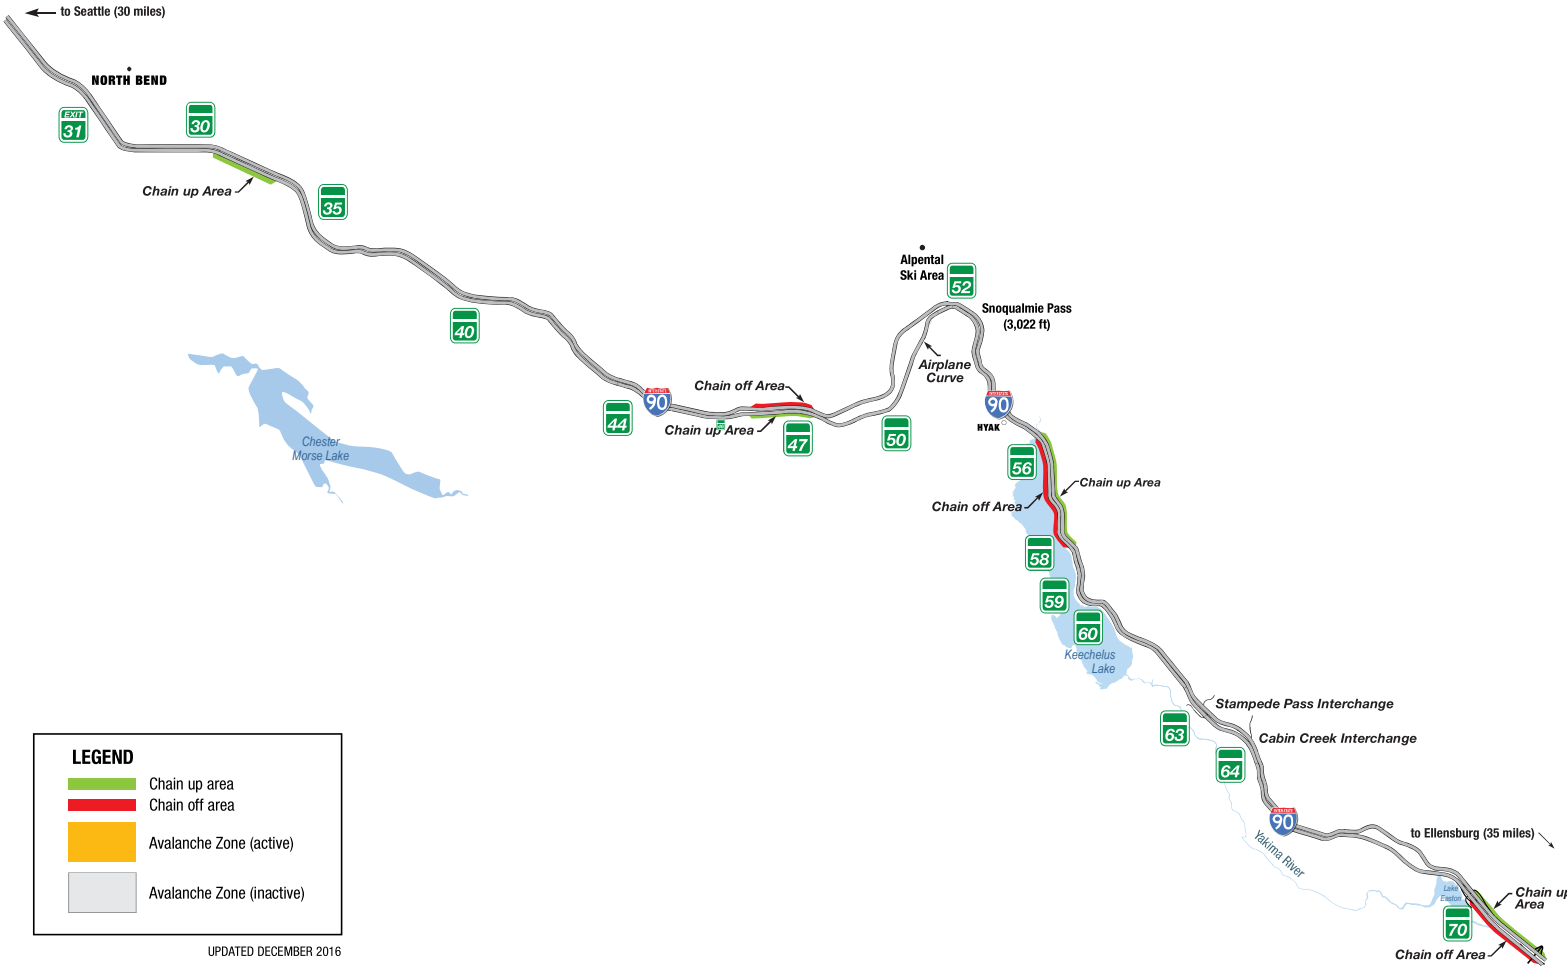

Avalanche Zones & Chain up/off areas on Stevens Pass and Snoqualmie Pass

OKANOGAN WENATCHEE
NATIONAL FOREST

2 Stevens Pass

90 Snoqualmie Pass

LEGEND

- Chain up area
- Chain off area
- Avalanche Zone (active)
- Avalanche Zone (inactive)