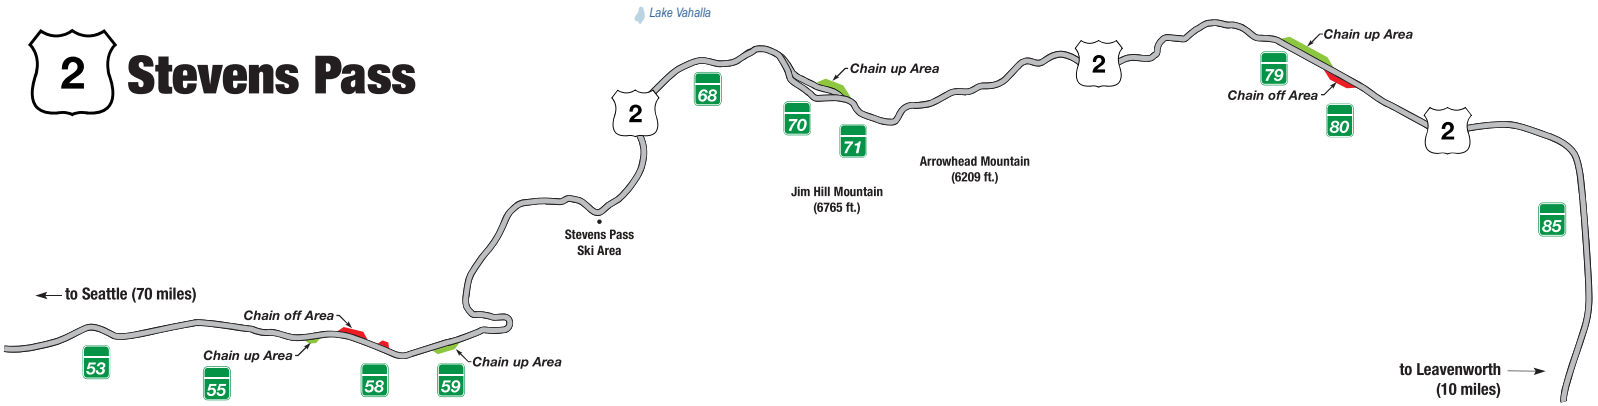

Avalanche Zones & Chain up/off areas on Stevens Pass and Snoqualmie Pass

OKANOGAN WENATCHEE
NATIONAL FOREST

2 Stevens Pass

90 Snoqualmie Pass

LEGEND

- Chain up area
- Chain off area
- Avalanche Zone (active)
- Avalanche Zone (inactive)