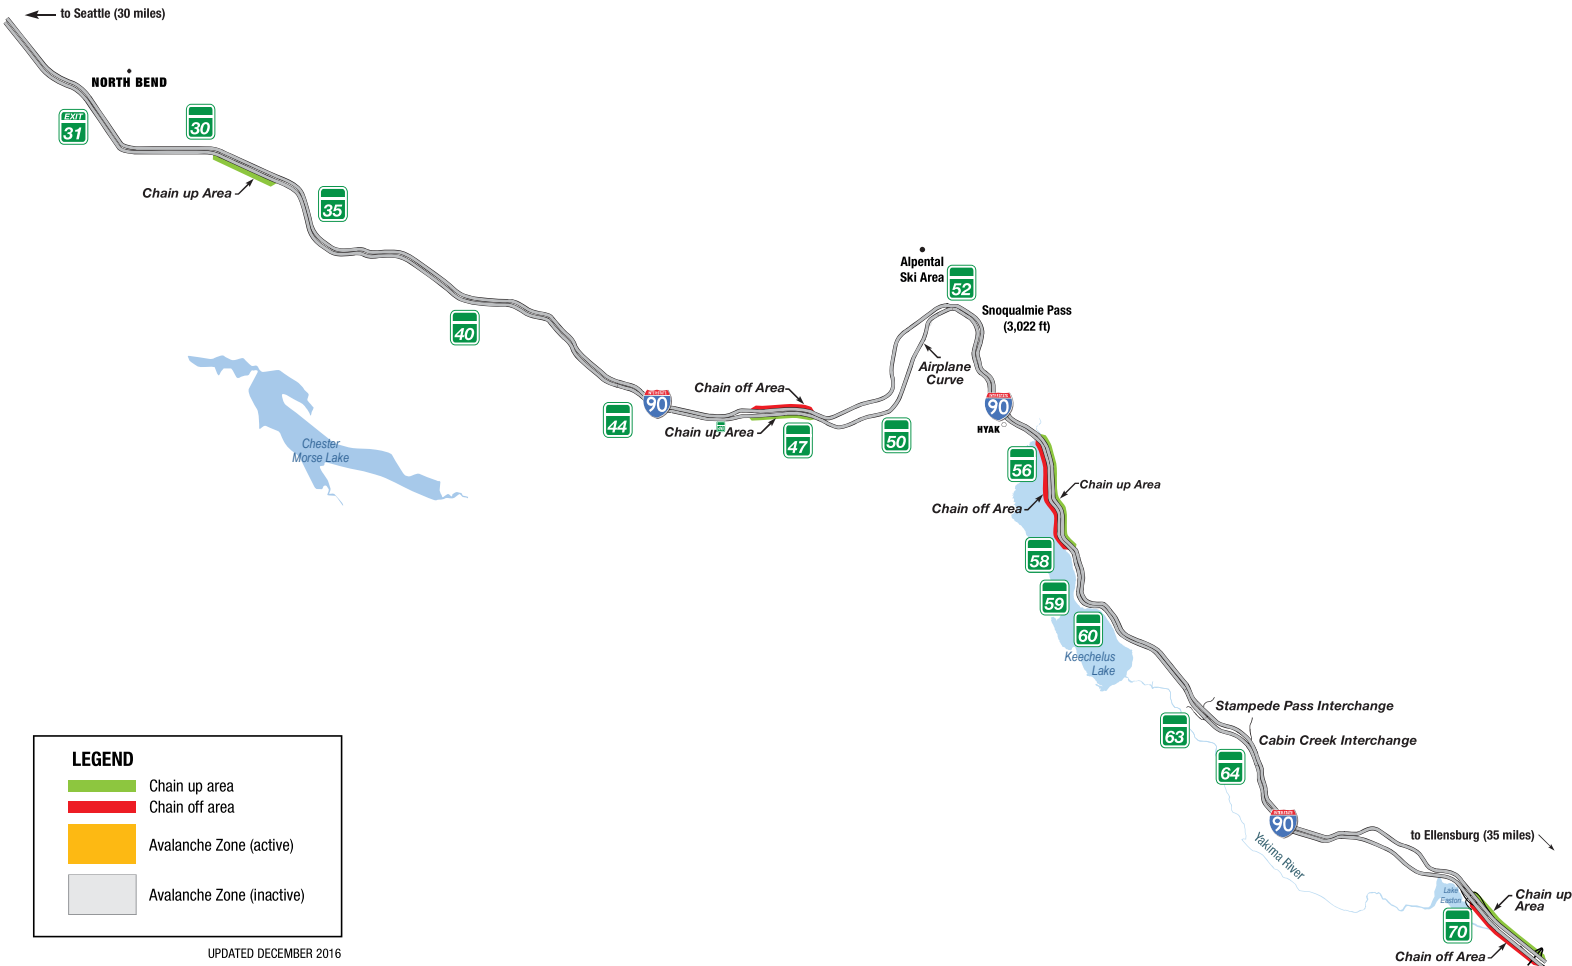

Avalanche Zones & Chain up/off areas on Stevens Pass and Snoqualmie Pass

OKANOGAN WENATCHEE
NATIONAL FOREST

2 Stevens Pass

90 Snoqualmie Pass

LEGEND

- Chain up area
- Chain off area
- Avalanche Zone (active)
- Avalanche Zone (inactive)